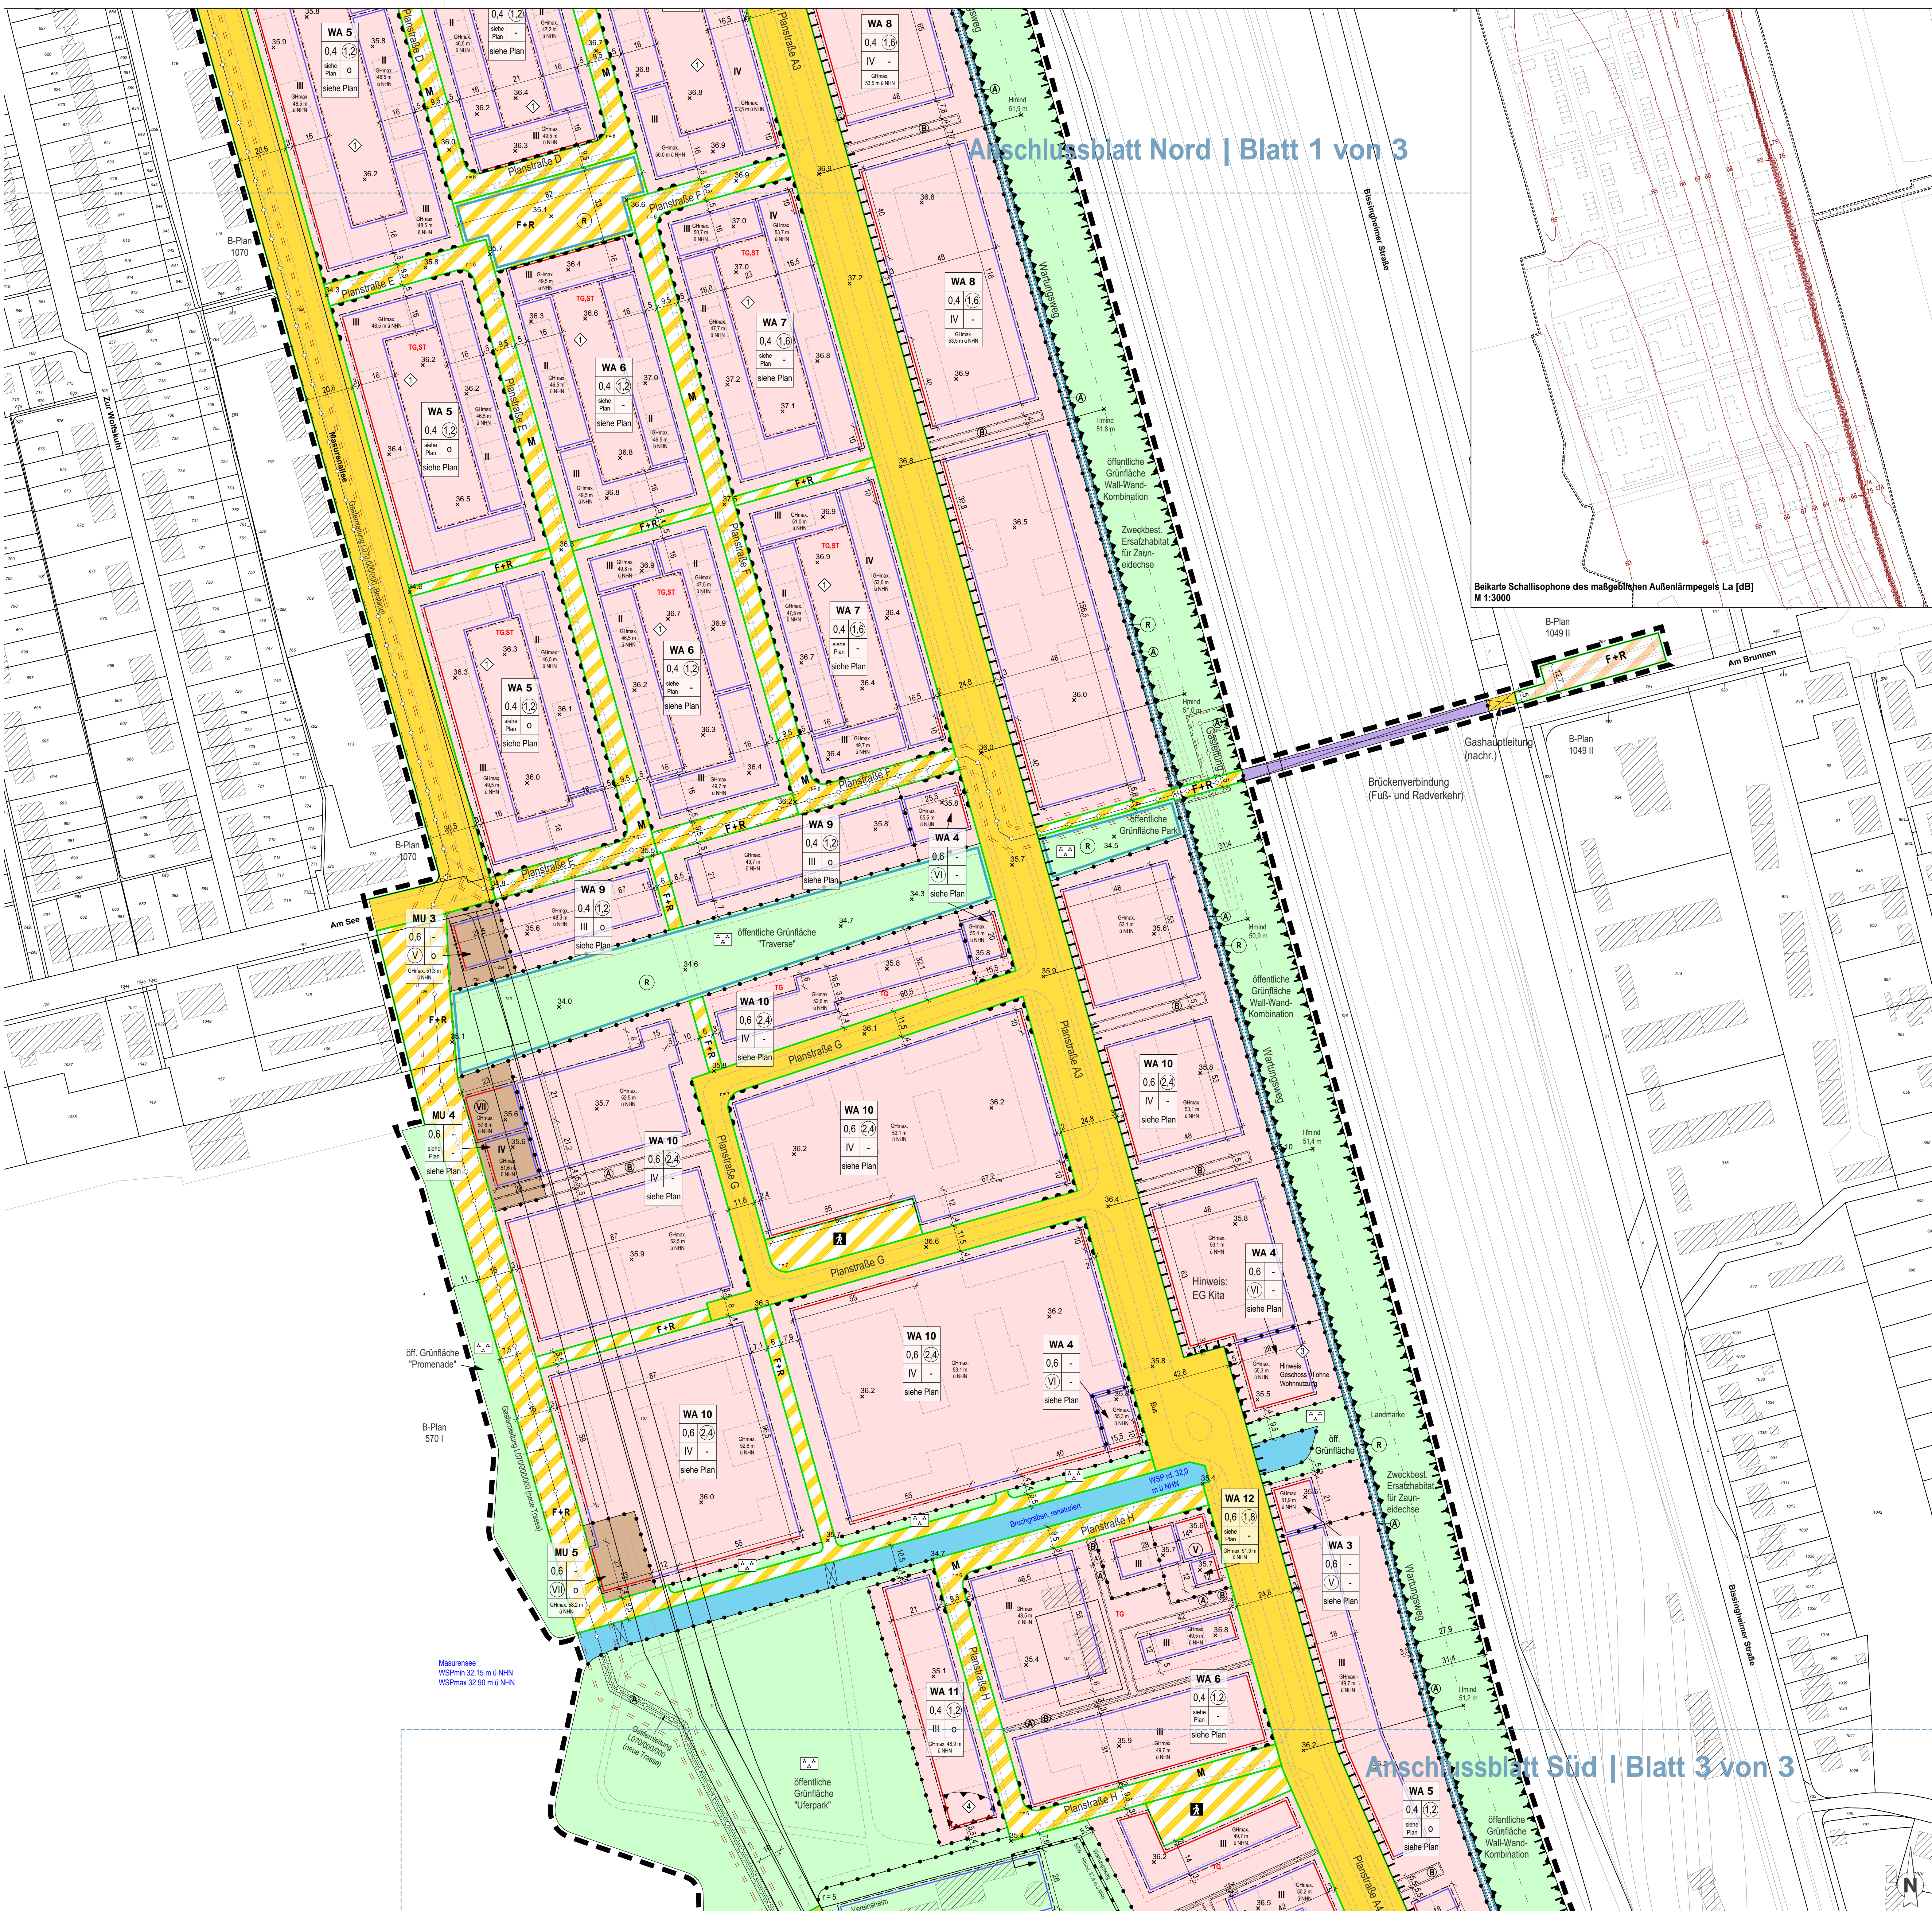

Anschlussblatt Nord | Blatt 1 von 3

Anschlussblatt Süd | Blatt 3 von 3

Table with 10 columns: Symbol, Description, and Notes. It lists various planning symbols and their corresponding regulations, such as building types, green spaces, and infrastructure.

Table with 10 columns: Symbol, Description, and Notes. It lists various planning symbols and their corresponding regulations, such as building types, green spaces, and infrastructure.

Table with 10 columns: Symbol, Description, and Notes. It lists various planning symbols and their corresponding regulations, such as building types, green spaces, and infrastructure.

Table with 10 columns: Symbol, Description, and Notes. It lists various planning symbols and their corresponding regulations, such as building types, green spaces, and infrastructure.

Table with 10 columns: Symbol, Description, and Notes. It lists various planning symbols and their corresponding regulations, such as building types, green spaces, and infrastructure.

Table with 10 columns: Symbol, Description, and Notes. It lists various planning symbols and their corresponding regulations, such as building types, green spaces, and infrastructure.

Blatt 2/3 Bebauungsplan Nr. 1061 II -Weda- am Rhein. Includes the logo for DUISBURG am Rhein and the title 'Blatt 2/3 Bebauungsplan Nr. 1061 II -Weda- am Rhein'. It also contains the title 'Blatt 2/3 Bebauungsplan Nr. 1061 II -Weda- am Rhein' and the title 'Blatt 2/3 Bebauungsplan Nr. 1061 II -Weda- am Rhein'.